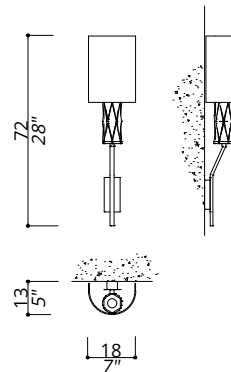

FLAIRE COLLECTION

Wall lamp

421-BB-22

1 LIGHT TYPE E14
MAX 42W

Central structure composition of solid brass elements.

FINISH

Structure in F_13 (burnished brass finish);
connection box and details in F_10 (natural brass).

SHADE DIMENSIONS

cm. W.18 x D.12 x H.25

SHADE FABRIC

TS22 (ivory trevira wave)

NOTES

Dimensions are expressed in centimetres, if not otherwise specified.
All products may be customized subject to prior consulting with our technical department; please send your request to info@officina-luce.it.
Officina Luce (Registered brand of ISSARCH srl) reserves the right to change or delete, at any time and without prior warning, the technical specification of any model or the model itself, depending on technical and commercial requirements.